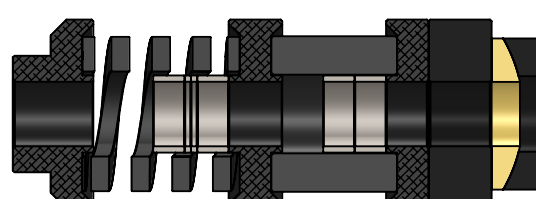

VERSION 09

2pcs - Die Spring
1pcs - Two side cone separator
1pcs - One side cone separator
1x 5mm spacer
MultiStage spacers

VERSION 10

1pcs - Die Spring
1pcs - One side cone separator
1x 5mm spacer
3x 10mm spacer
MultiStage spacers

VERSION 11

1pcs - 20 & 25mm Elastomer
1pcs - Progressive Elastomer cup
1pcs - Two side cone separator
1x 10mm spacer
MultiStage spacers

VERSION 12

1pcs - 15 & 25mm Elastomer
1pcs - Progressive Elastomer cup
1pcs - Two side cone separator
1x 5 & 10mm spacer
MultiStage spacers

VERSION 13

1pcs - 10 & 25mm Elastomer
1pcs - Progressive Elastomer cup
1pcs - Two side cone separator
2x 10mm spacer
MultiStage spacers

VERSION 14

1pcs - Die Spring
1pcs - 25mm Elastomer
1pcs - Progressive Elastomer cup
1pcs - Two side cone separator
1x 5mm spacer
MultiStage spacers

VERSION 15

1pcs - Die Spring
1pcs - 20mm Elastomer
1pcs - Two side cone separator
1pcs - One side cone separator
1x 10mm spacer
MultiStage spacers

VERSION 16

1pcs - Die Spring
1pcs - 15mm Elastomer
1pcs - Two side cone separator
1pcs - One side cone separator
1x 5 & 10mm spacer
MultiStage spacers