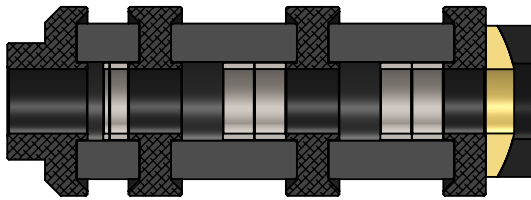

2pcs - 25mm Elastomer
2pcs - Progressive Elastomer cup
1pcs - One side cone separator

VERSION 01

1pcs - 25mm Elastomer
1pcs - Progressive Elastomer cup
1x 5mm spacer
3x 10mm spacer

VERSION 02

1pcs - 10mm Elastomer
2pcs - 20mm Elastomer
2pcs - Two side cone separator
1pcs - One side cone separator
MultiStage spacers

VERSION 03

1pcs 10 & 15 & 20mm Elastomer
2pcs - Two side cone separator
1pcs - One side cone separator
1x 5mm spacer
MultiStage spacers

VERSION 04

1pcs - 10mm Elastomer
2pcs - 15mm Elastomer
2pcs - Two side cone separator
1pcs - One side cone separator
1x 10mm spacer
MultiStage spacers

VERSION 05

2pcs - 10mm Elastomer
1pcs - 20mm Elastomer
2pcs - Two side cone separator
1pcs - One side cone separator
1x 10mm spacer
MultiStage spacers

VERSION 06

2pcs - 10mm Elastomer
1pcs - 15mm Elastomer
2pcs - Two side cone separator
1pcs - One side cone separator
1x 5 & 10mm spacer
MultiStage spacers

VERSION 17

1pcs - Die Spring
1pcs - 10mm Elastomer
1pcs - Two side cone separator
1pcs - One side cone separator
2x 10mm spacer
MultiStage spacers

VERSION 18